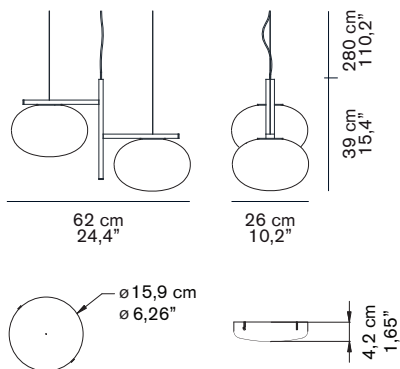

ALBA 468

Mariana Pellegrino Soto
2017

Suspension lamp giving diffused light in polished opaline blown-glass. Satin brass or anodic bronze finish structure with rectangular profile.

DIMENSIONS

MATERIALS

metal/blown-glass

COLORS

satin brass
polished opaline

anodic bronze
polished opaline

BULBS

2 x max 75 W - E27

equipped without bulb

MARKS

FURTHER INFORMATION

class II

white rose

transparent cable

PACKAGING

dimensions 56x48x38 cm / 22"x18,9"x15"
volume 0,1022 m³ / 3,6 ft³
weight 6,2 kg / 13,7 lb

TYPE

indoor - suspension lamp

PHOTOMETRIC CURVE